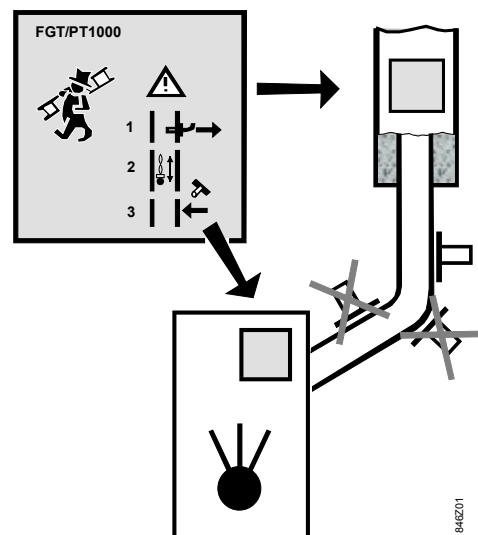

## Technical data

Measuring range	-20...+400 °C
Sensing element	Pt1000 (PTC)
Measuring accuracy	to DIN / IEC 751, class B
Protection class	III according to EN 60730-1
Materials	
Measuring head	stainless steel V4A (1.4571)
Cable insulation	Teflon with wire mesh
Screwed flange	steel, galvanized and passivated
Connecting cable	1.5 m (with antikink)
Ambient temperatures	
Operation (measuring head)	-20...+400 °C
Cable	-20...+260 °C
Storage	-20...+70 °C
Environmental compatibility	The product environmental declaration CE1E1701en <sup>1</sup> ) contains data on environmentally compatible product design and assessments (RoHS compliance, materials composition, packaging, environmental benefit, disposal).
Weight (incl. package)	0,2 kg

## Mounting notes

### Warning

**Prior to cleaning the flue gas pipe, the sensing collar must be removed!  
Replace collar after cleaning.**

The sensor is supplied complete with Mounting Instructions (no. 36605).

Using the screwed flange supplied with the sensor, the measuring head can be mounted straightforwardly and quickly on the gas pipe.

### Note

The label supplied with the sensor should be placed in a visible location for the service engineer or chimney sweep!