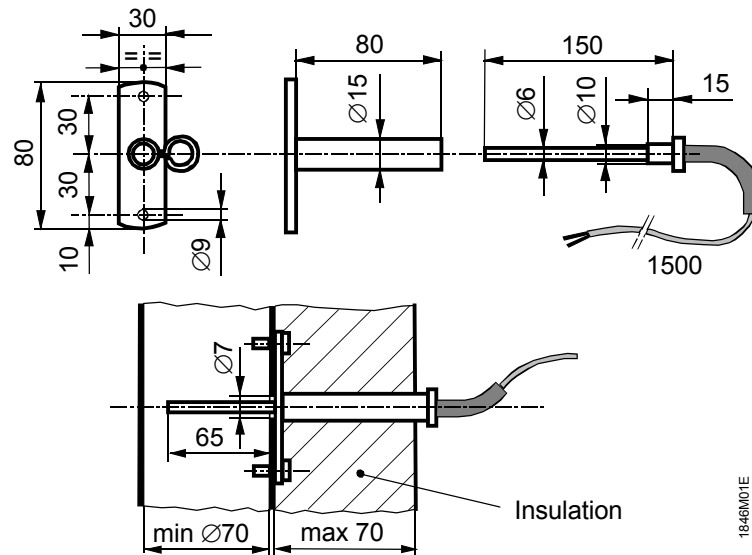

Terminal layout

Dimensions

Dimensions in mm

Архангельск (8182)63-90-72
Астана +7(7172)727-132
Белгород (4722)40-23-64
Брянск (4832)59-03-52
Владивосток (423)249-28-31
Волгоград (844)278-03-48
Вологда (8172)26-41-59
Воронеж (473)204-51-73
Екатеринбург (343)384-55-89
Иваново (4932)77-34-06
Ижевск (3412)26-03-58
Казань (843)206-01-48

Калининград (4012)72-03-81
Калуга (4842)92-23-67
Кемерово (3842)65-04-62
Киров (8332)68-02-04
Краснодар (861)203-40-90
Красноярск (391)204-63-61
Курск (4712)77-13-04
Липецк (4742)52-20-81
Магнитогорск (3519)55-03-13
Москва (495)268-04-70
Мурманск (8152)59-64-93
Набережные Челны (8552)20-53-41

Нижний Новгород (831)429-08-12
Новокузнецк (3843)20-46-81
Новосибирск (383)227-86-73
Орел (4862)44-53-42
Оренбург (3532)37-68-04
Пенза (8412)22-31-16
Пермь (342)205-81-47
Ростов-на-Дону (863)308-18-15
Рязань (4912)46-61-64
Самара (846)206-03-16
Санкт-Петербург (812)309-46-40
Саратов (845)249-38-78

Смоленск (4812)29-41-54
Сочи (862)225-72-31
Ставрополь (8652)20-65-13
Тверь (4822)63-31-35
Томск (3822)98-41-53
Тула (4872)74-02-29
Тюмень (3452)66-21-18
Ульяновск (8422)24-23-59
Уфа (347)229-48-12
Челябинск (351)202-03-61
Череповец (8202)49-02-64
Ярославль (4852)69-52-93